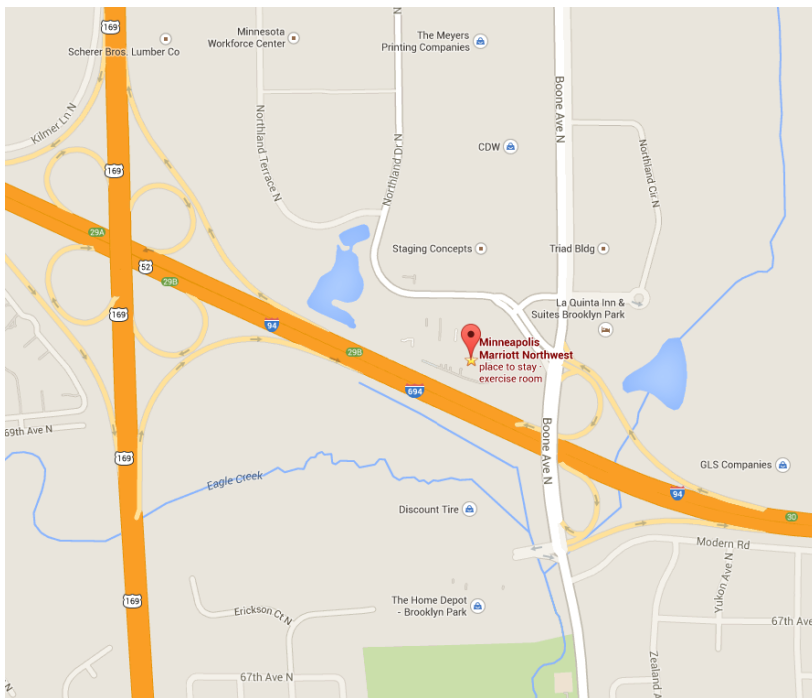

## MINNEAPOLIS NORTHWEST

**7025 Northland Drive North  
Brooklyn Park, Minnesota 55428**

### **From the Airport**

Take 494 West to 35W North. Follow to I-94 and go West. Continue to I-694/94 to Boone Avenue. Exit off 94 West at Boone Avenue. Straight across Boone Avenue at the stop light.

### **From Downtown Minneapolis**

Take 94 North, which runs into 94 West. Continue to I-694/94 to Boone Avenue. Exit off 94 West at Boone Avenue. Straight across Boone Avenue at the stop light.

### **Coming from the South via 494 or 169**

Take either 494 or 169 North to 94 East.  
Exit off 94 East at Boone Avenue. Take a right on Boone Avenue. First left at Northland Drive.